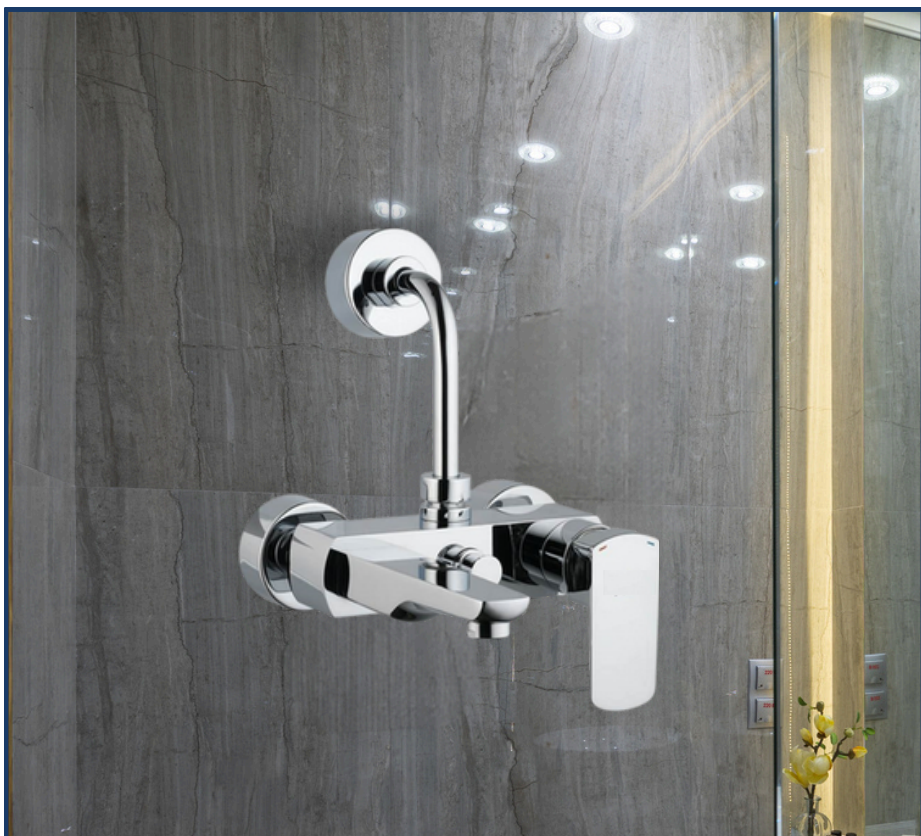

FLORA

CENTRE HOLE BASIN MIXTURE

LONG BODY

SINK MIXTURE

SINK COCK

**CONCEALD
STOP COCK**

SWAN NECK

**WALL MIXTURE
WITH L-BAND**

PILLAR COCK

ELEMENT

SINGLE LEVER WALL MIXTURE ELEMENT

PILLAR COCK 12"

**PILLAR COCK
ELEMENT**

LONG BODY

2 IN 1 BIB COCK

ANGLE COCK