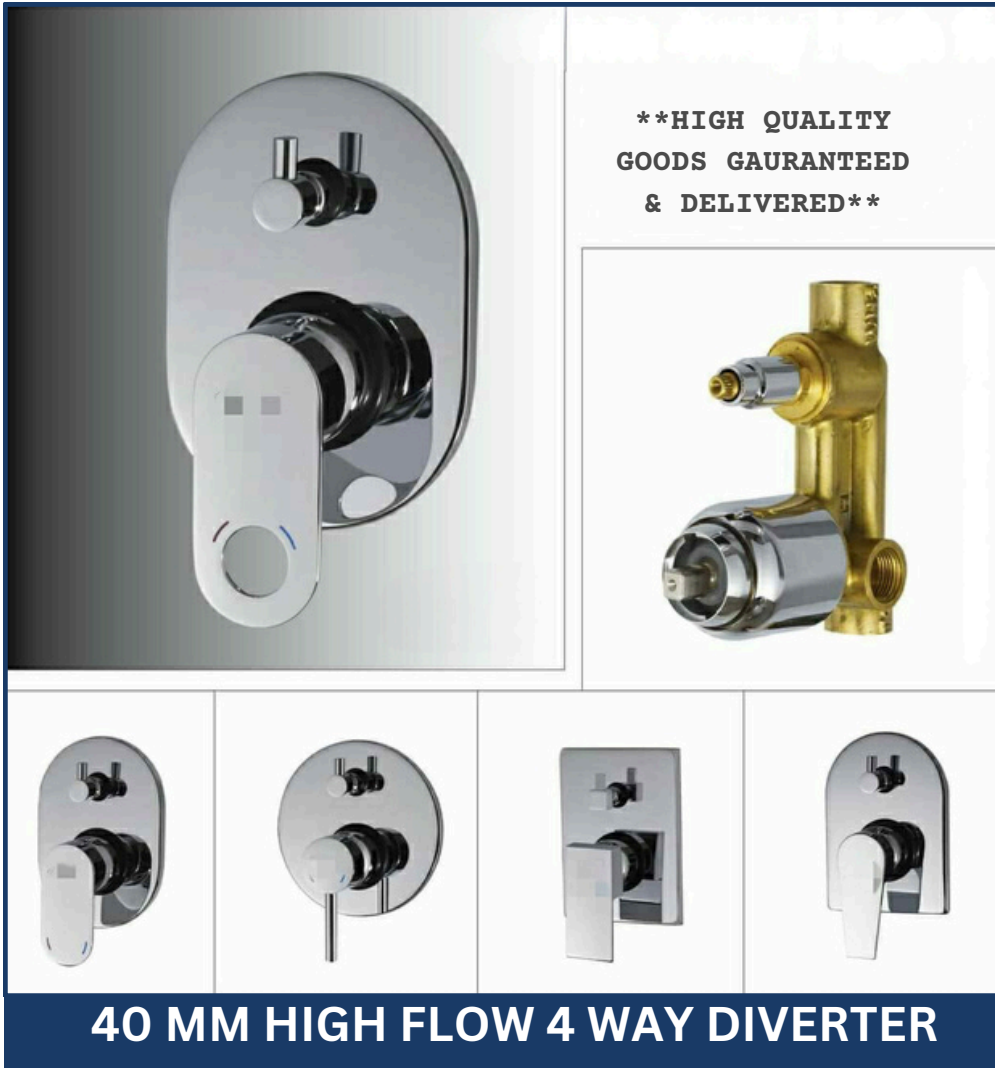

40 MM HIGH FLOW 4 WAY DIVERTER