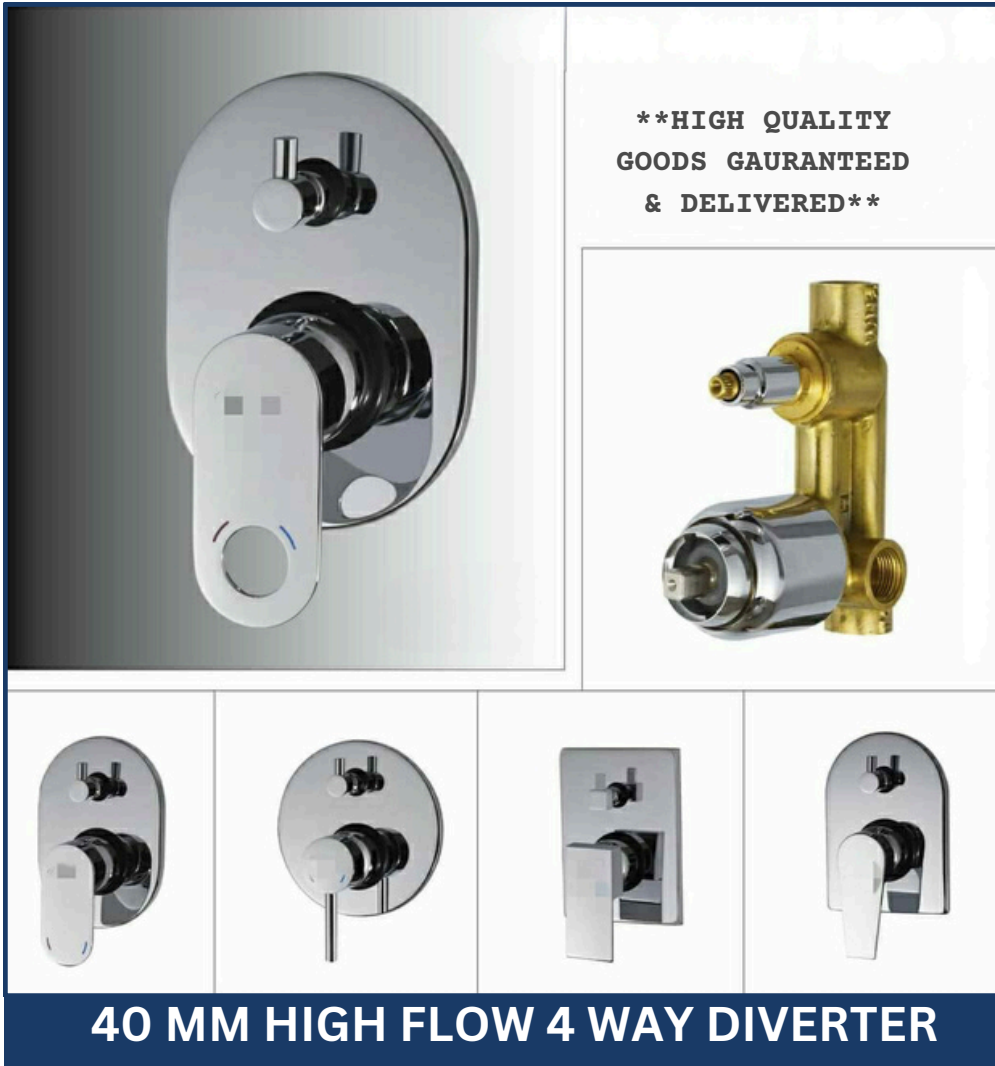

**PILLAR COCK
ORNAMAX**